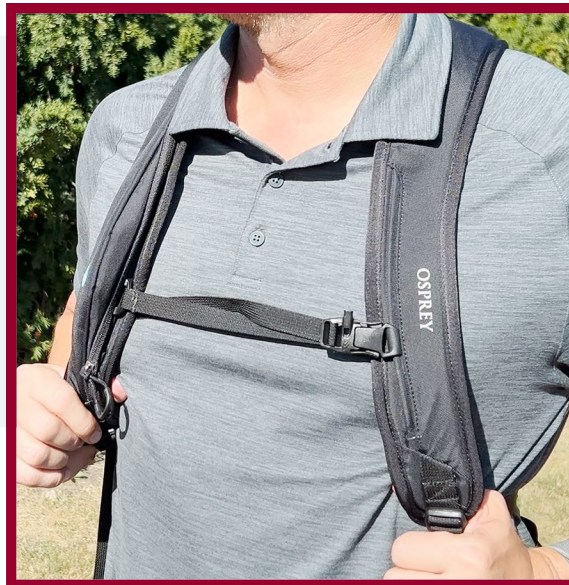

# Evo Sternum Slider Body

Quick and compact sternum strap solution

- Effortlessly adjust the position anywhere along the shoulder strap for comfort
- Rigid mount style allows the user to assemble the buckle with just one hand
- Features a 12° angle to keep sternum strap level across the chest

10mm Evo Sternum Slider Body (410-9000)

15mm Evo Sternum Slider Body (410-6000)

One Handed Buckle Assembly

Infinite Adjustment

Compact Overall Size

Scan for video demonstration

It is the responsibility of the customer to determine the suitability of ITW Nexus products for use in their particular application